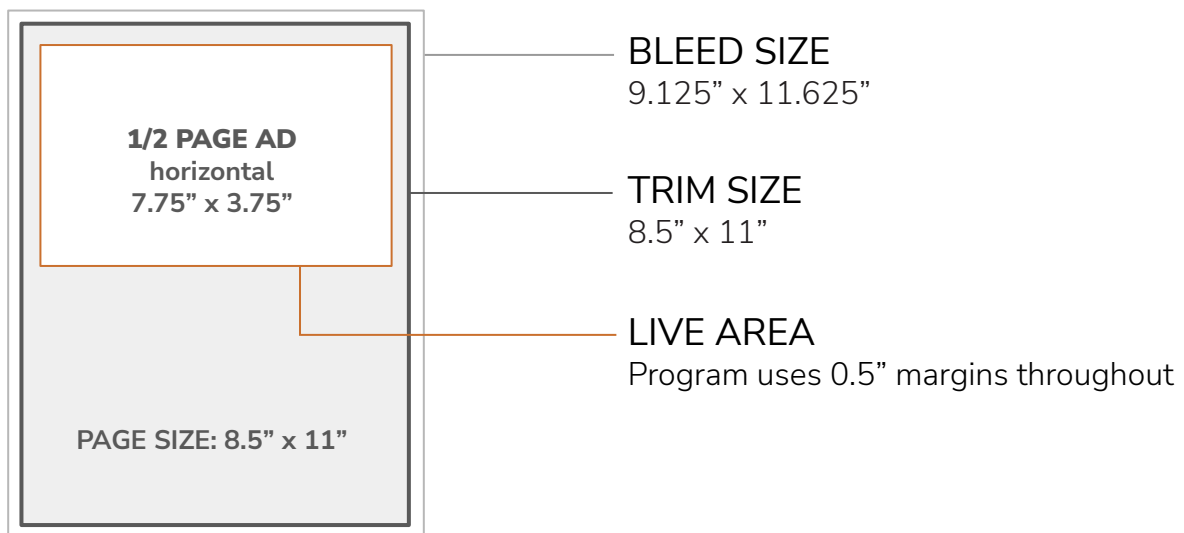

CODAsummit Program Ad Specs

Half Page Ad

Specifications

Half page ads are 7.75" x 3.75" and are horizontal/landscape orientation only. Half page ads do not bleed off the trim edge. Ads will be printed within a 0.5" page margin.